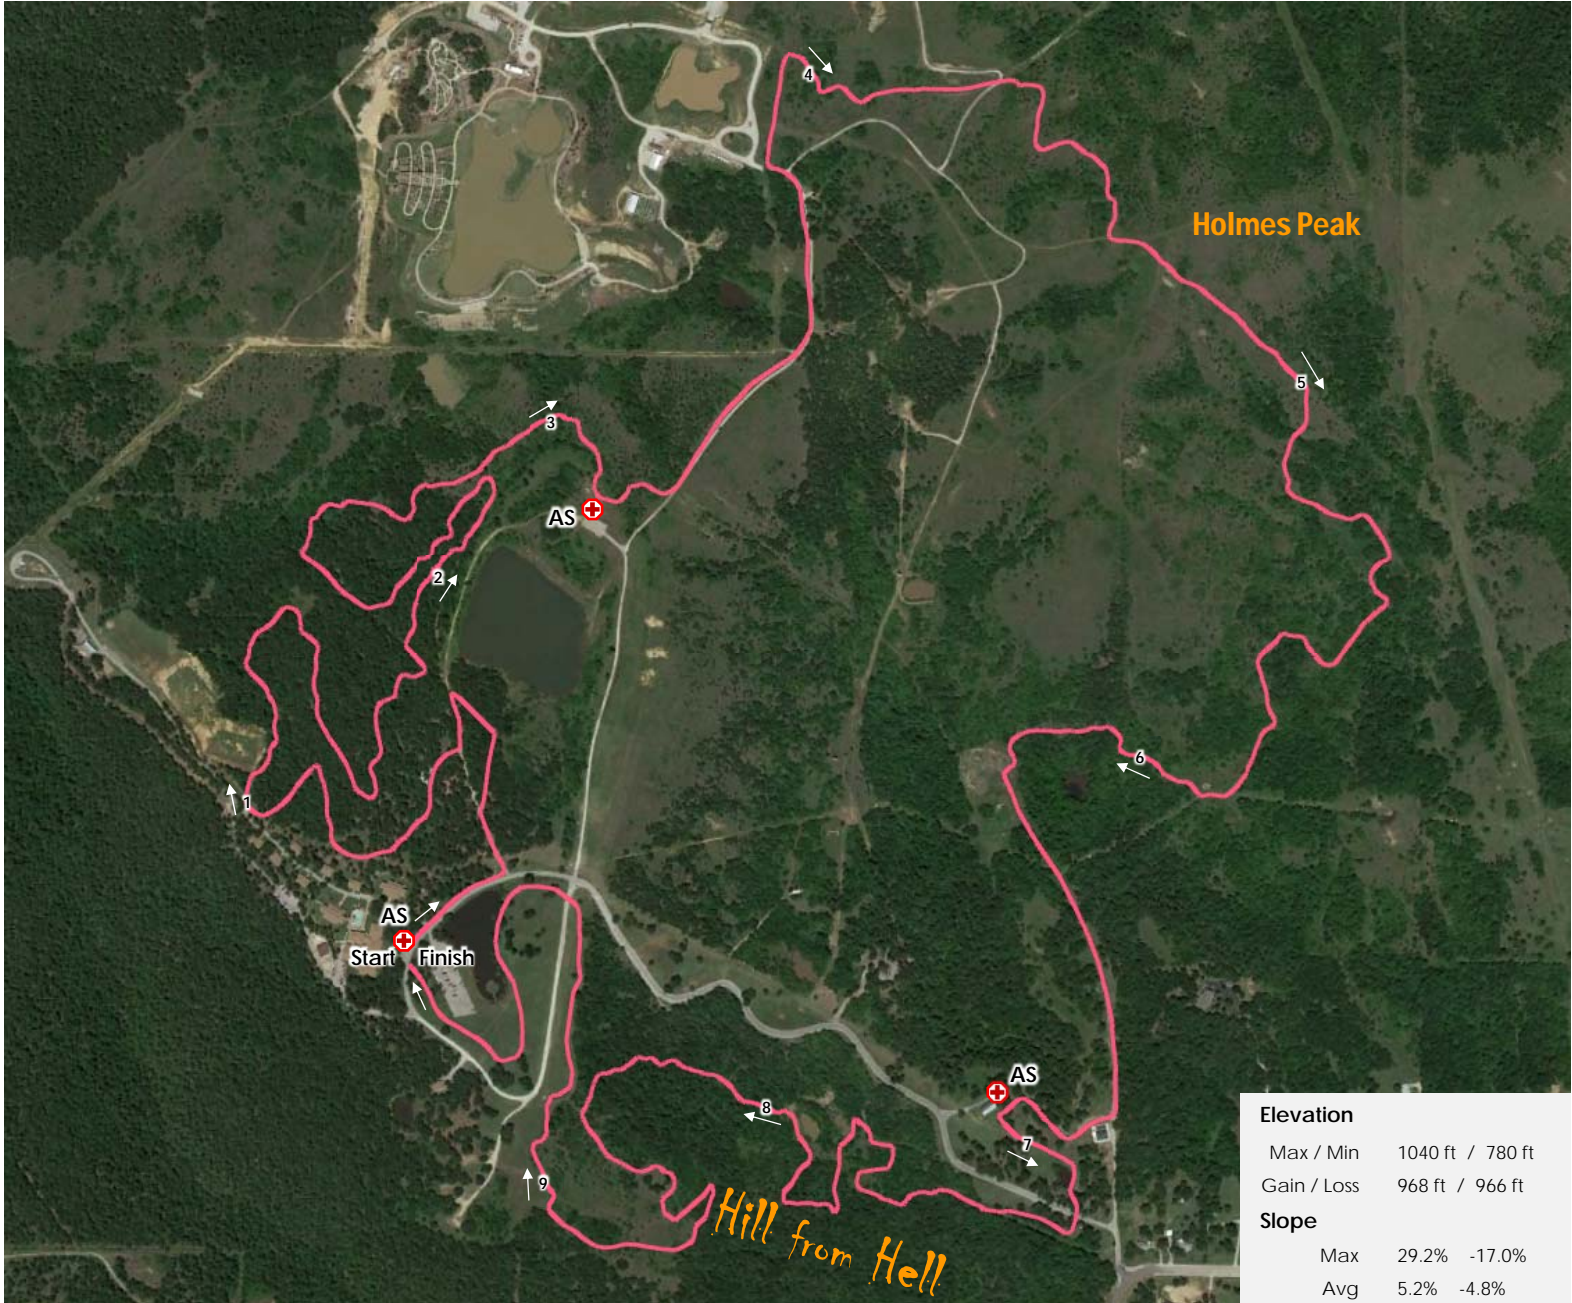

POSTOAK

Lodge Challenge
Saturday
10 K

Elevation		
Max / Min	1040 ft	780 ft
Gain / Loss	968 ft	966 ft
Slope		
Max	29.2%	-17.0%
Avg	5.2%	-4.8%

Sponsor logos and branding for the event, including Tulsa Running Club, RiverParks, Sherwin Williams, T2 Trail Runs, PostOak Lodge & Retreat, Stormy the Snowman, Hoka One One, Lifespeed Sports, Sports & Fitness, Broken Arrow Painting, and Tulsa Runner.