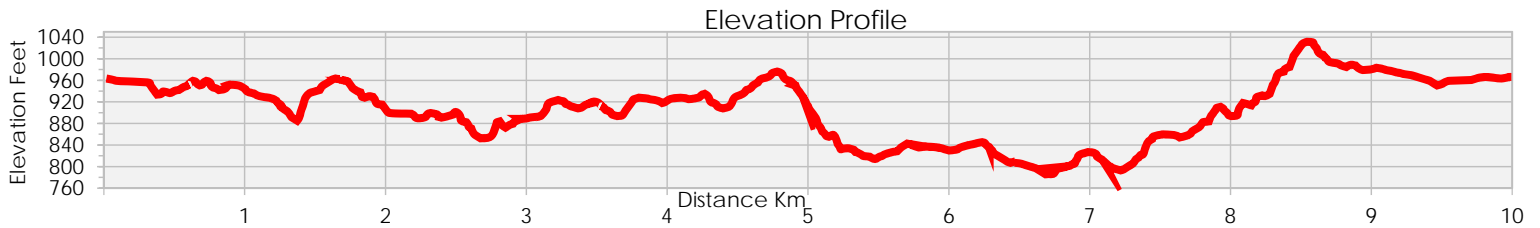

POSTOAK

Lodge Challenge
Saturday
10 K

Elevation		
Max / Min	1040 ft	780 ft
Gain / Loss	968 ft	966 ft
Slope		
Max	29.2%	-17.0%
Avg	5.2%	-4.8%

Sponsor logos and branding for the event, including Tulsa Running Club, RiverParks, Sherwin Williams, T2 Trail Runs, PostOak Lodge & Retreat, Stormy the Snowman, Hoka One One, Lifespeed Sports, Sports & Fitness, Broken Arrow Painting, and Tulsa Runner.