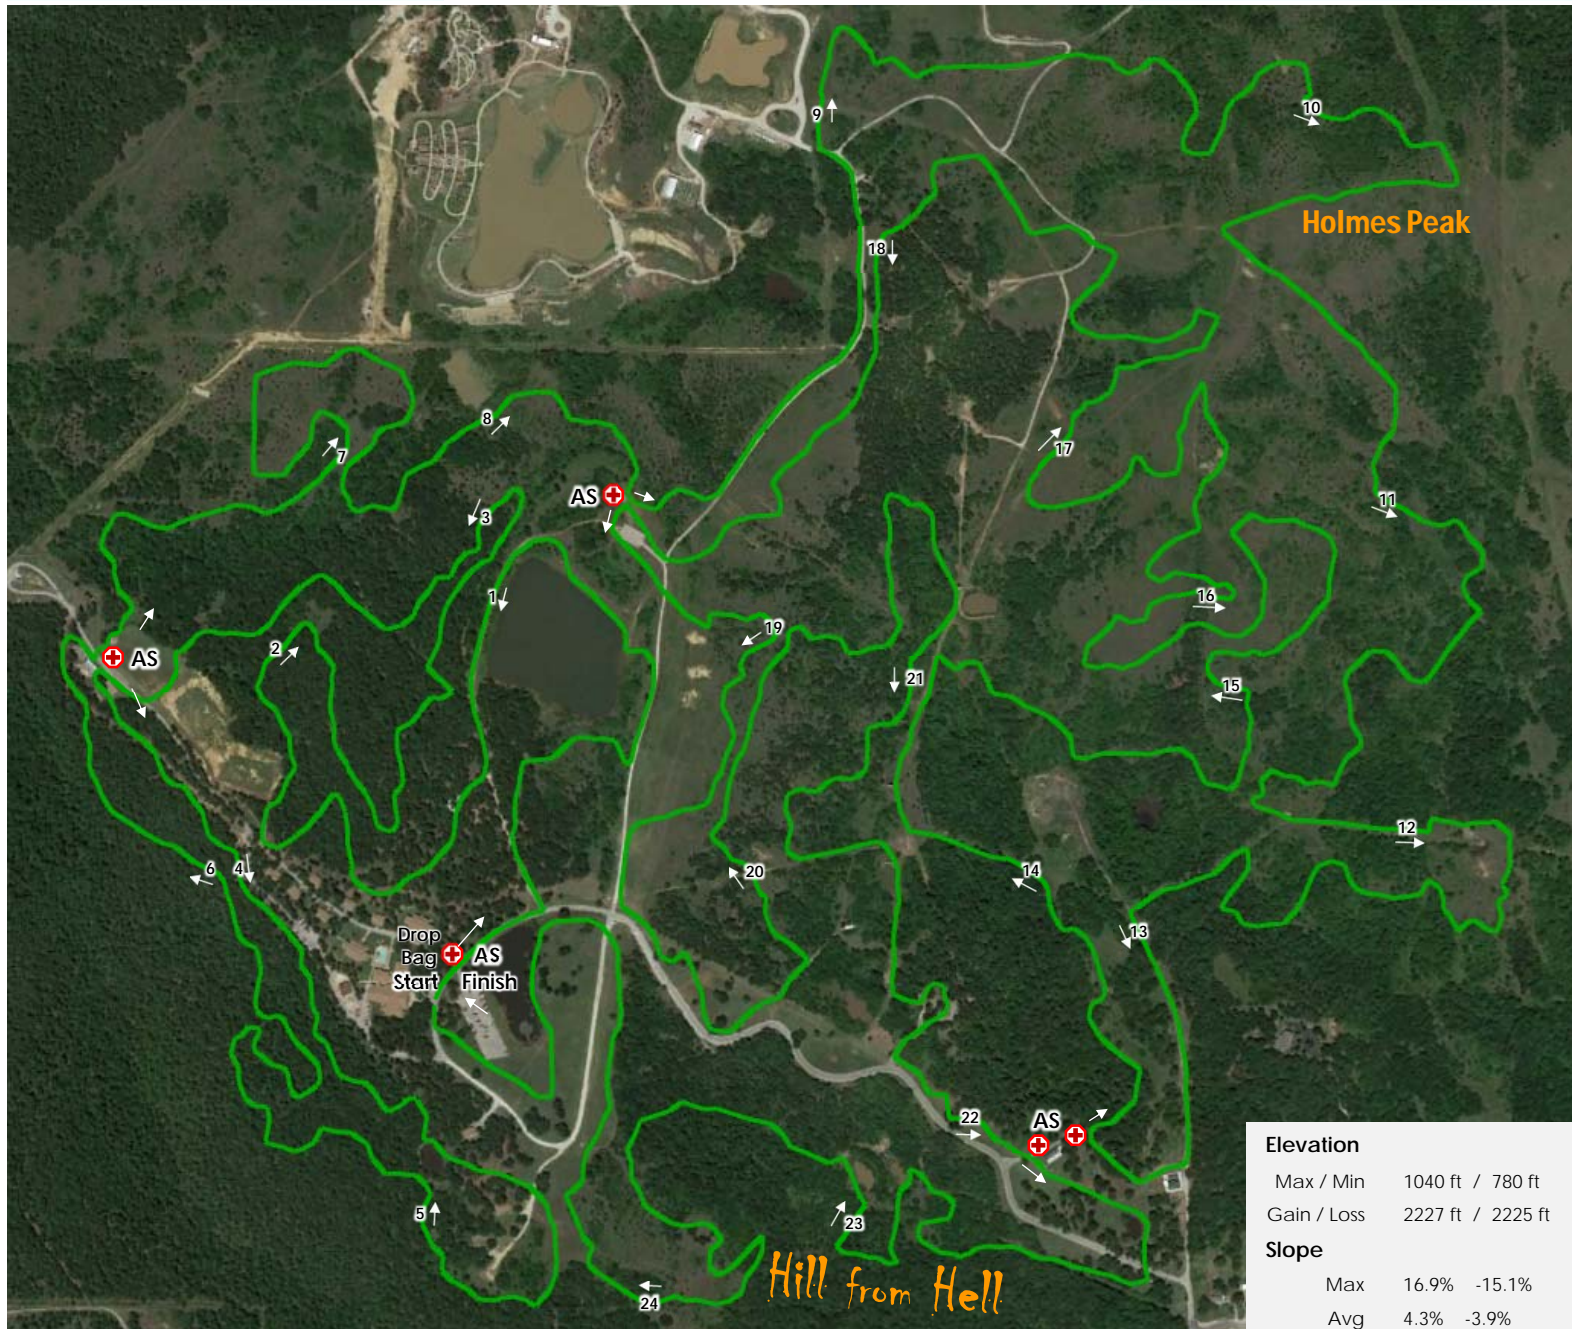

POSTOAK

Lodge Challenge

Saturday
25 50 K

Elevation	
Max / Min	1040 ft / 780 ft
Gain / Loss	2227 ft / 2225 ft
Slope	
Max	16.9% -15.1%
Avg	4.3% -3.9%

Elevation Profile