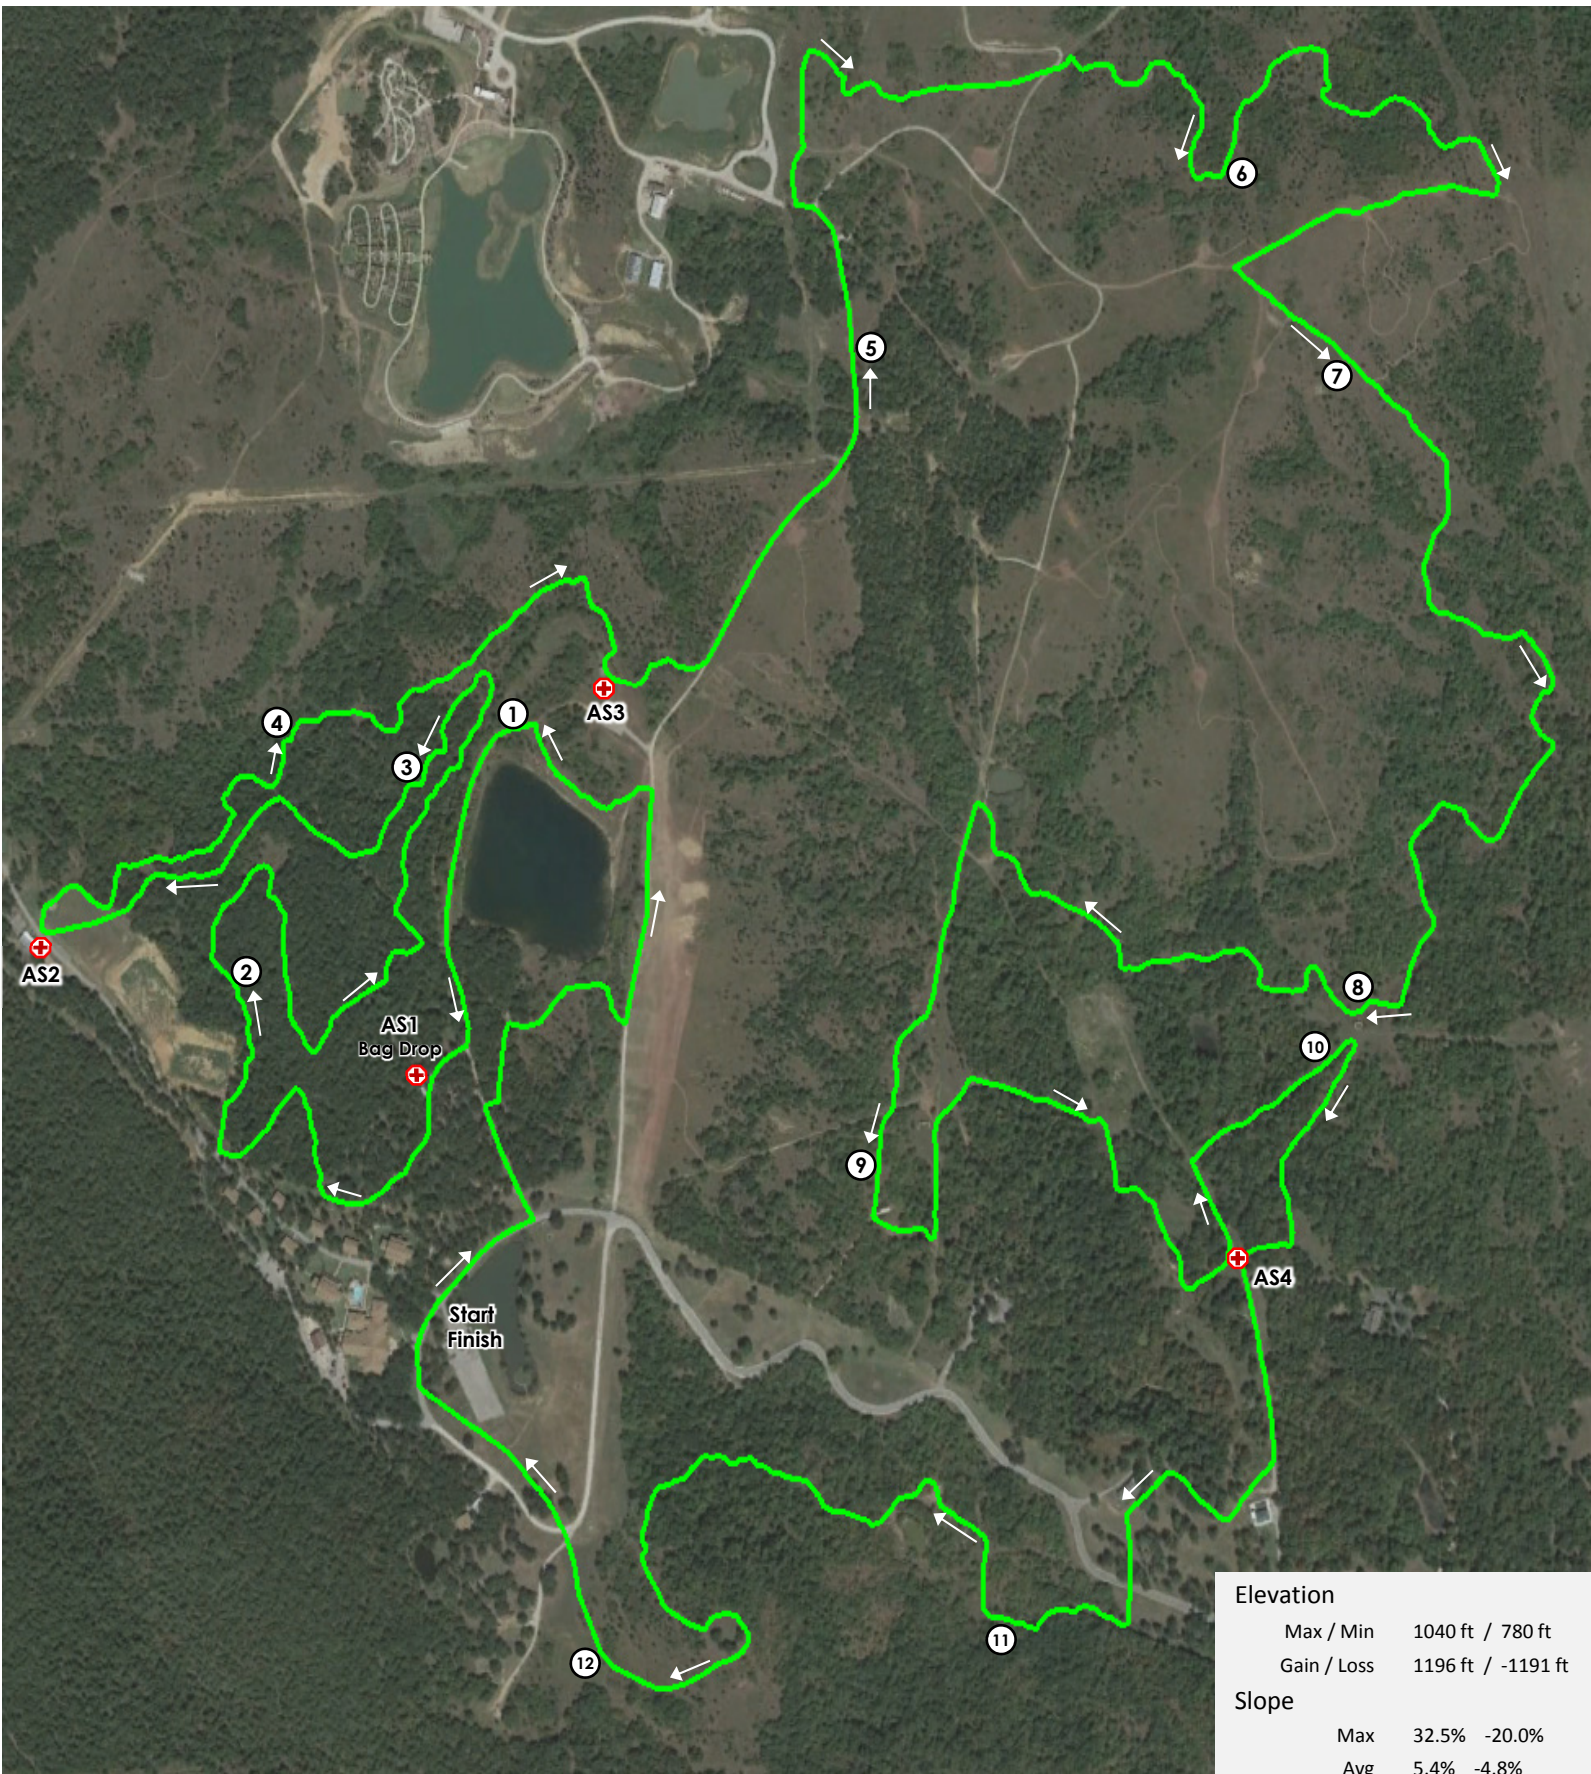

POSTOAK

Lodge Challenge

Saturday
25 - 50 km

Elevation	
Max / Min	1040 ft / 780 ft
Gain / Loss	1196 ft / -1191 ft
Slope	
Max	32.5% -20.0%
Avg	5.4% -4.8%

25 - 50 Km Elevation Profile