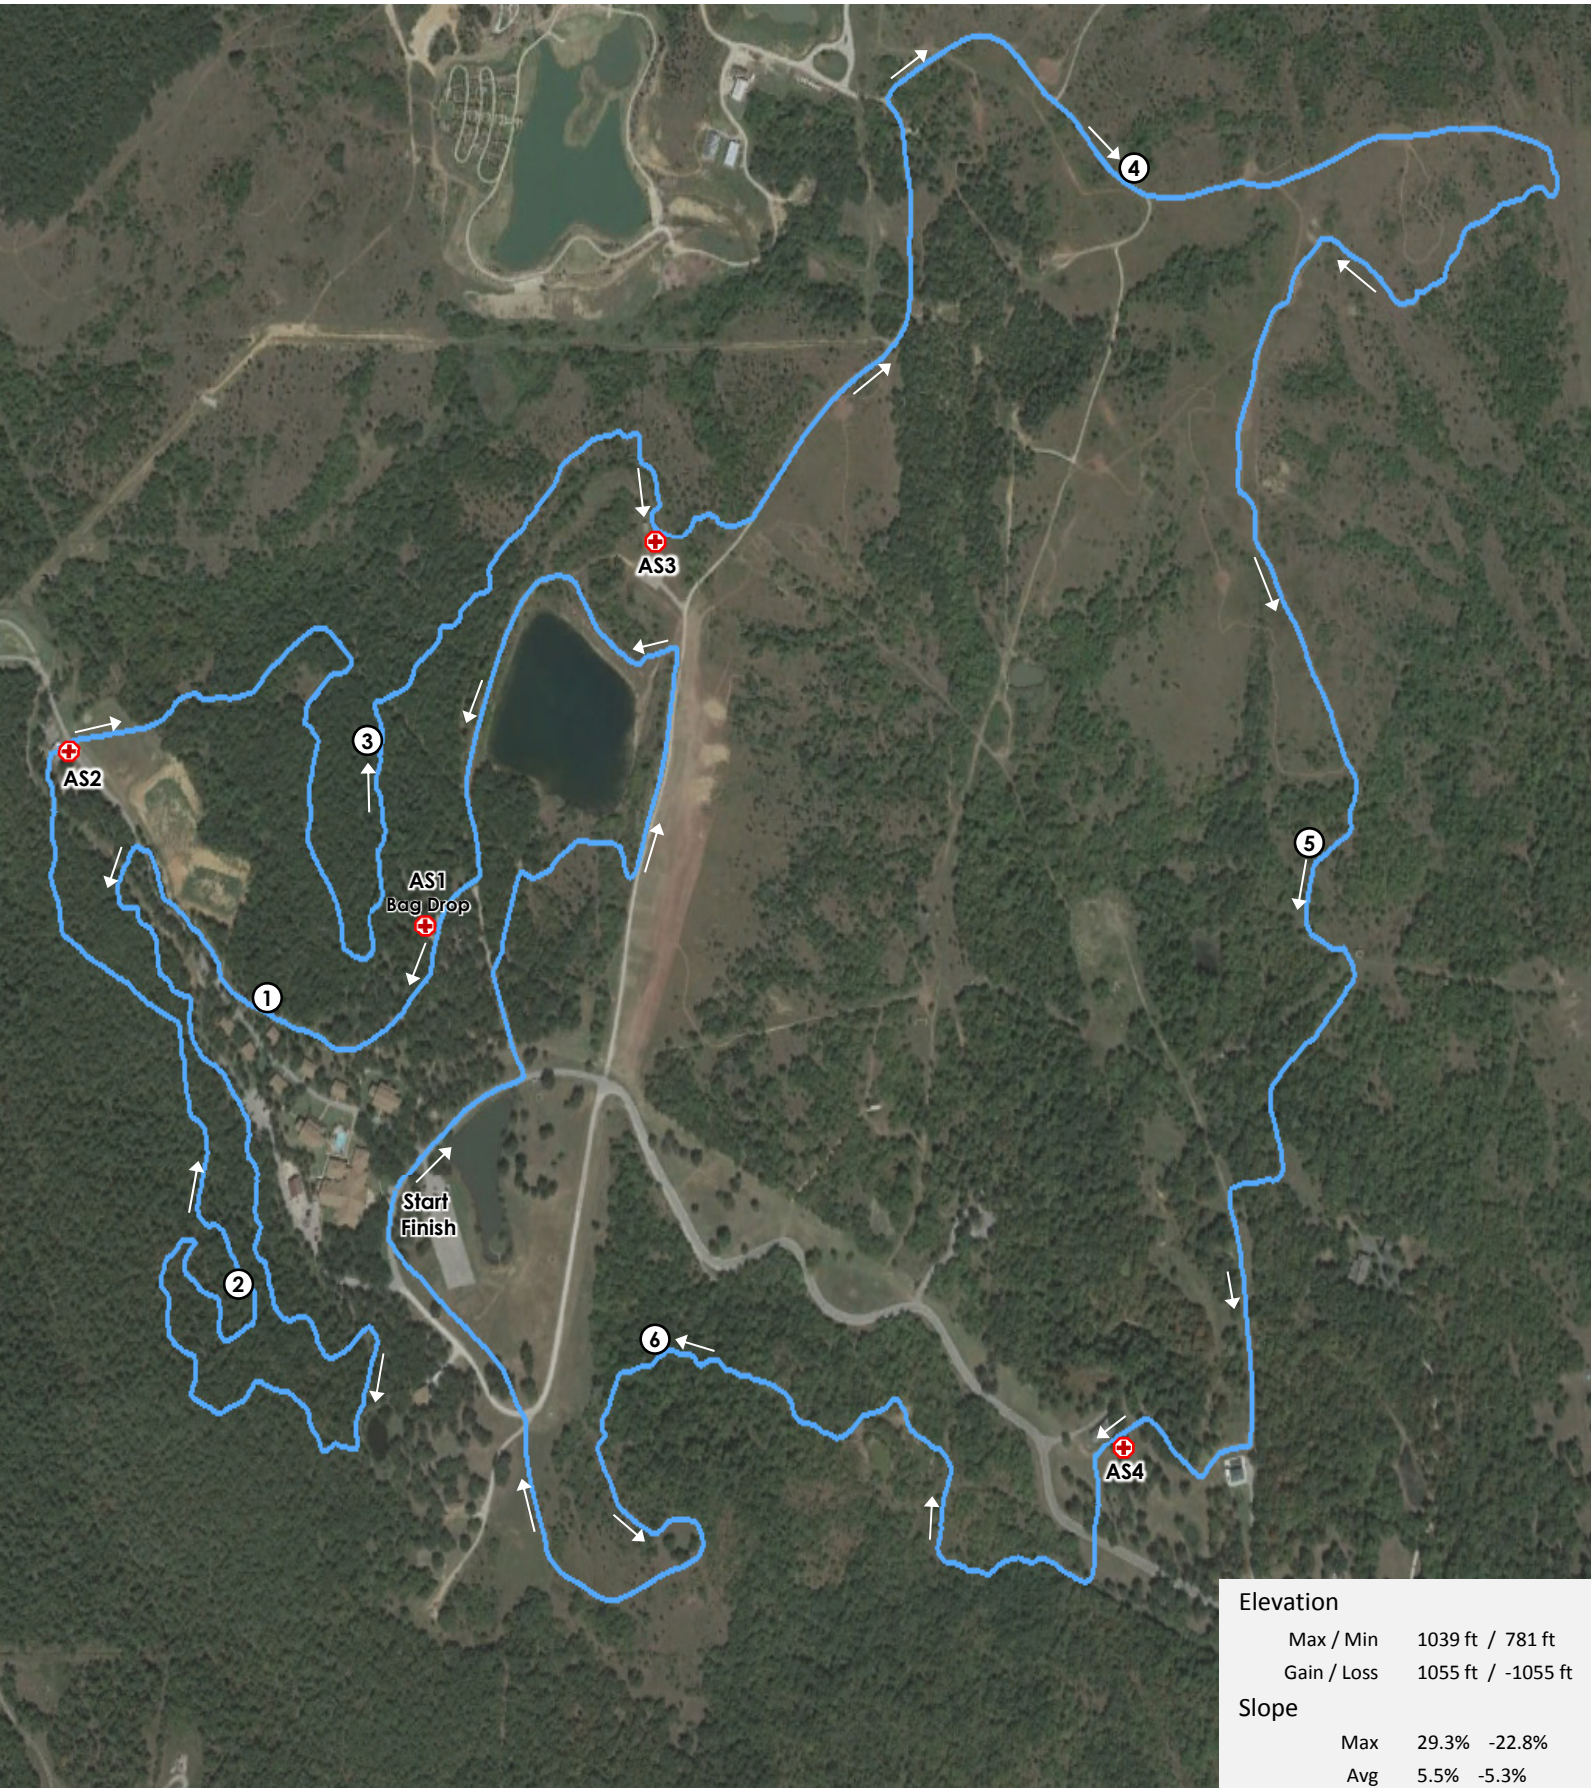

POSTOAK

Lodge Challenge

Sunday

6.55 – 13.1 – 26.2 mi

Elevation	
Max / Min	1039 ft / 781 ft
Gain / Loss	1055 ft / -1055 ft
Slope	
Max	29.3% -22.8%
Avg	5.5% -5.3%

6.55 - 13.1 - 26.2 Mi Elevation Profile